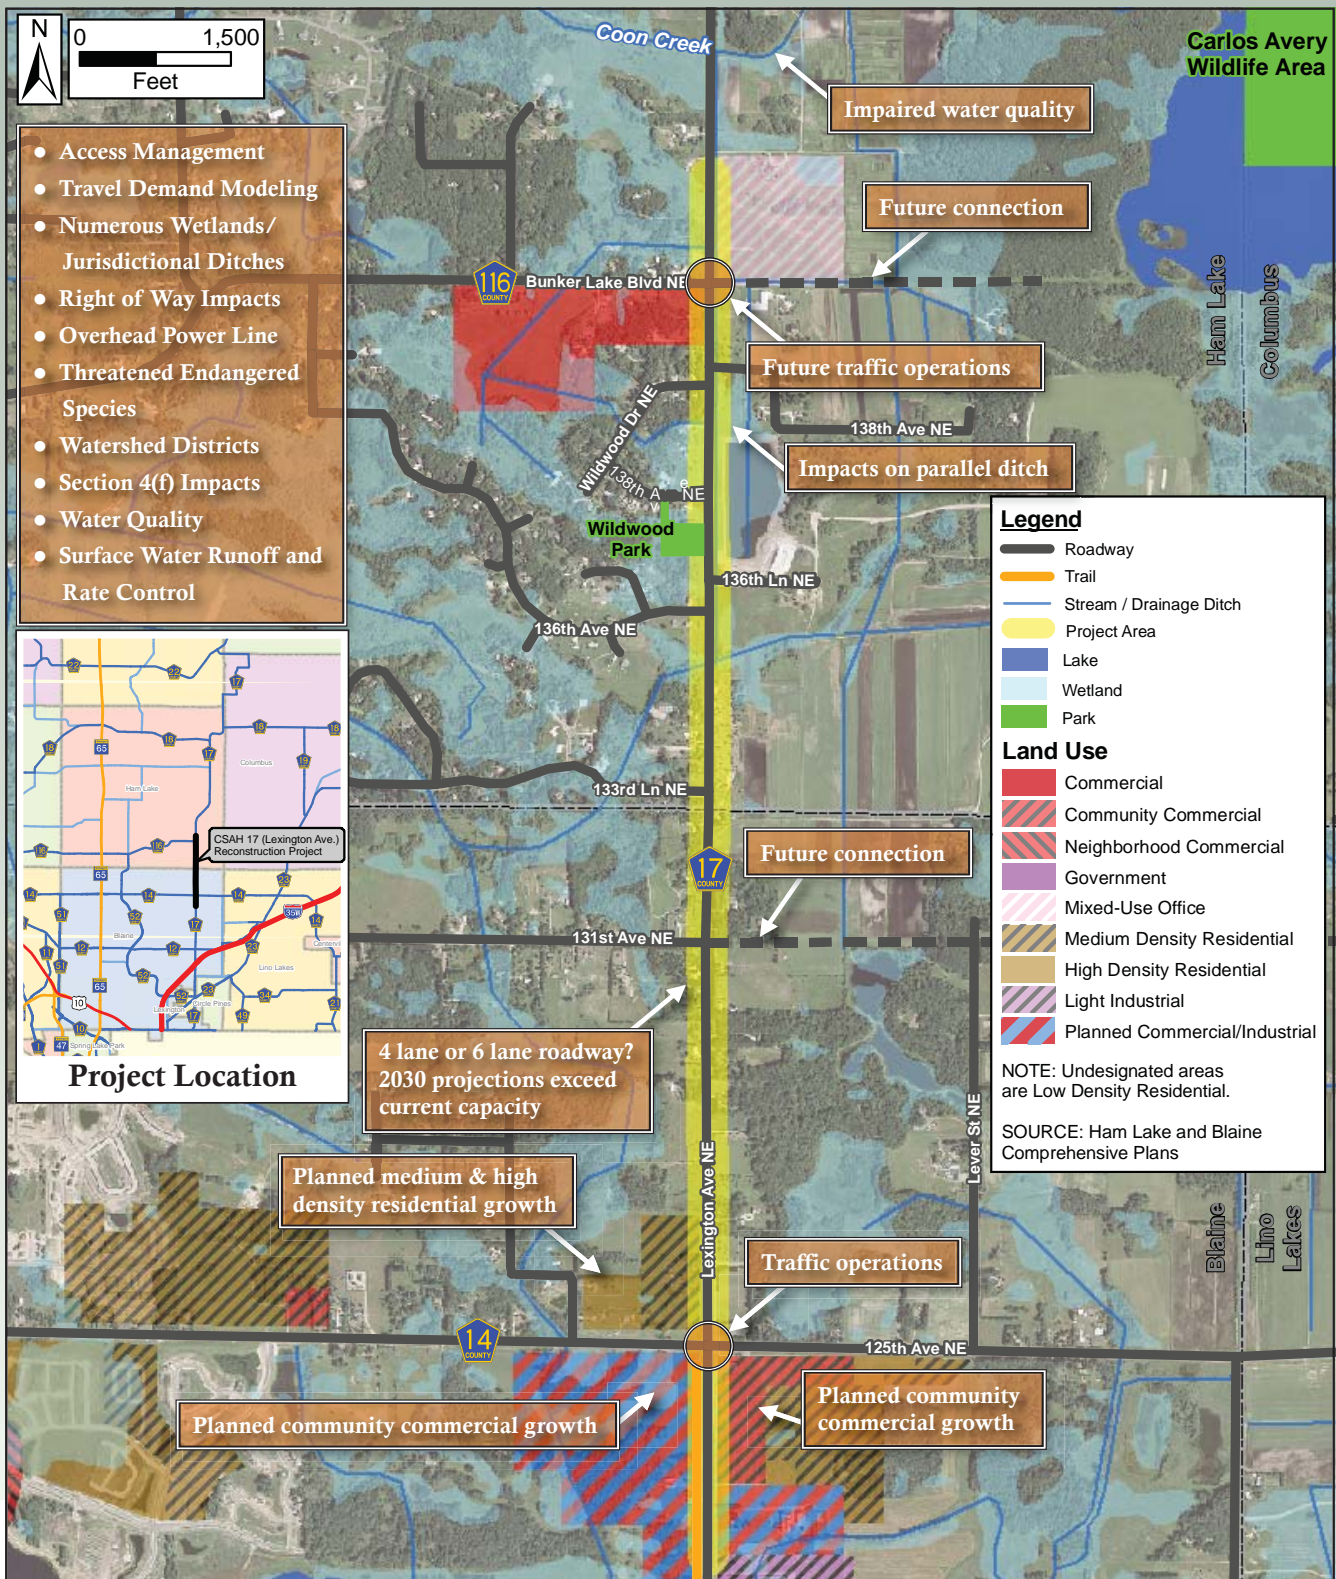

Issues Map

County Highway 17 (Lexington Avenue)
 Transportation Improvements
 from 125th Avenue to Bunker Lake Boulevard
 Blaine and Ham Lake, Minnesota