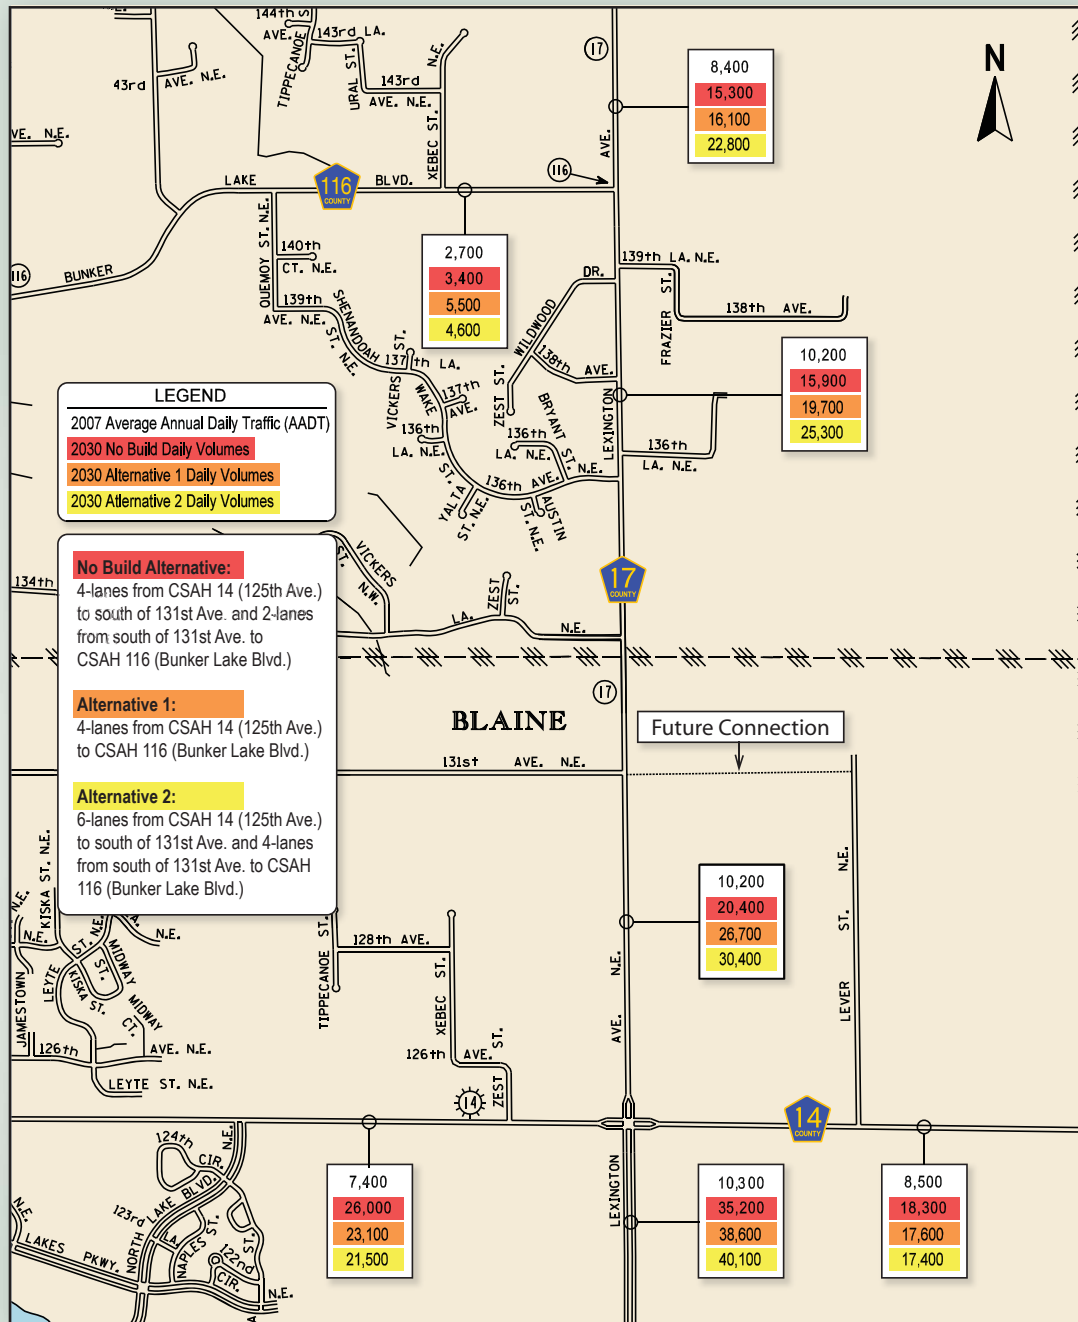

Existing & Forecast Daily Traffic Volumes

County Highway 17 (Lexington Avenue)

Transportation Improvements

from 125 th Avenue to Bunker Lake Boulevard
 Blaine and Ham Lake, Minnesota